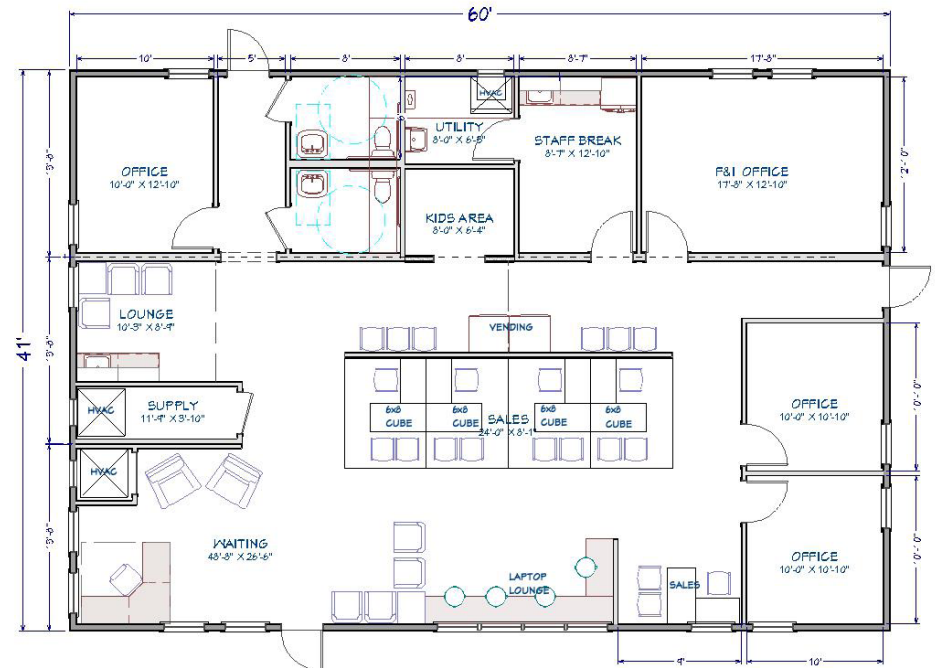

THE GREENWOOD

Size: 28'x62'
Square Feet: 1,736

Private Offices: 8
Restroom: 2

THE CHRYSLEY

Size: 41'x60'
Square Feet: 2,460

Private Offices: 4
Restroom: 2