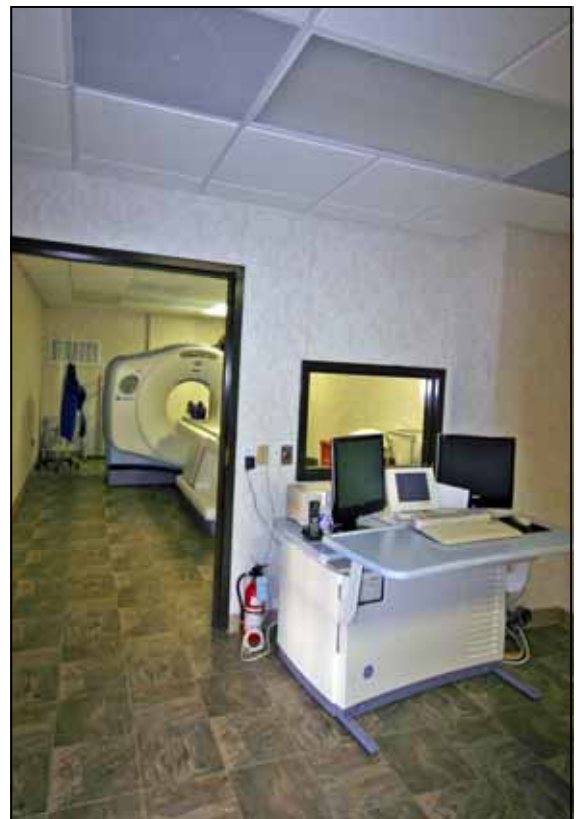

CUSTOM FEATURED BUILDING: Evergreen Medical Center Cat Scan Facility

Rose provided this single unit 16x50 modular building as a cat scan facility for Evergreen Medical Center in Evergreen, Alabama. The hospital contacted Rose when the need arose for additional space for a cat scan suite to be added. The cat scan machine sits on a concrete slab that was poured on site through an opening left out in the floor. This provided a solid, stable foundation for the delicate machine to maintain calibration. The interior features easy-to-maintain vinyl flooring, vinyl covered sheetrock walls and an attractive acoustical ceiling.