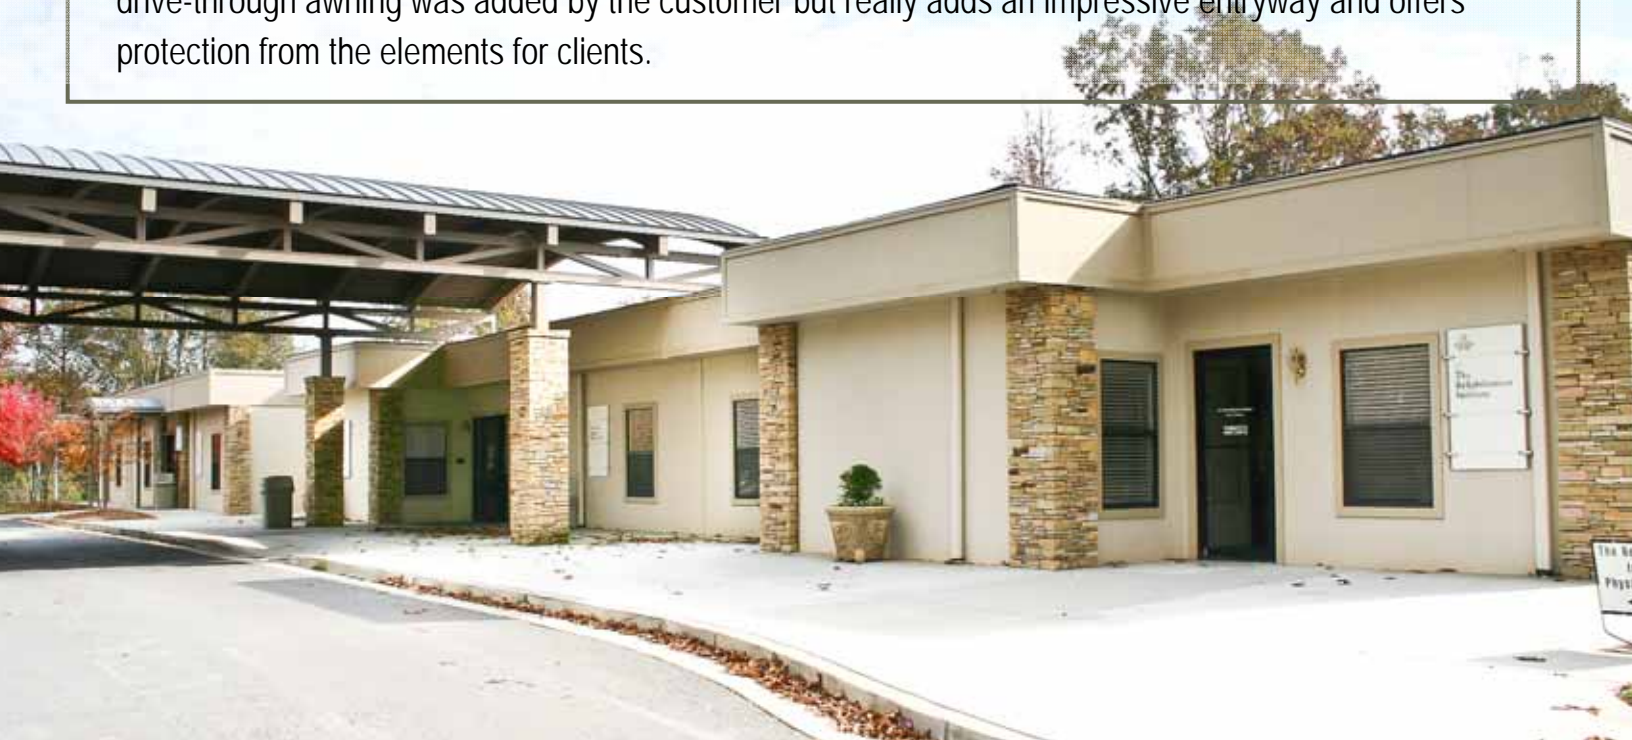

CUSTOM FEATURED BUILDING: The Braselton Medical Center– 12,000 square feet

This extra large medical clinic is located in a busy Atlanta suburb in Northeast Georgia. The hospital-owned health clinic originally was built with 7,000 square feet. A few years later Rose Office Systems was contacted again to build a modular expansion with an additional 5,000 when their day-to-day operations surpassed the original capacity. The new building joined seamlessly beside the existing building without even disrupting the staff working next door.

This beautiful modular building features an overhanging roofline and rock “columns” on each corner for an attractive rustic look that blends well in the scenic mountains of North Georgia. The site installed drive-through awning was added by the customer but really adds an impressive entryway and offers protection from the elements for clients.