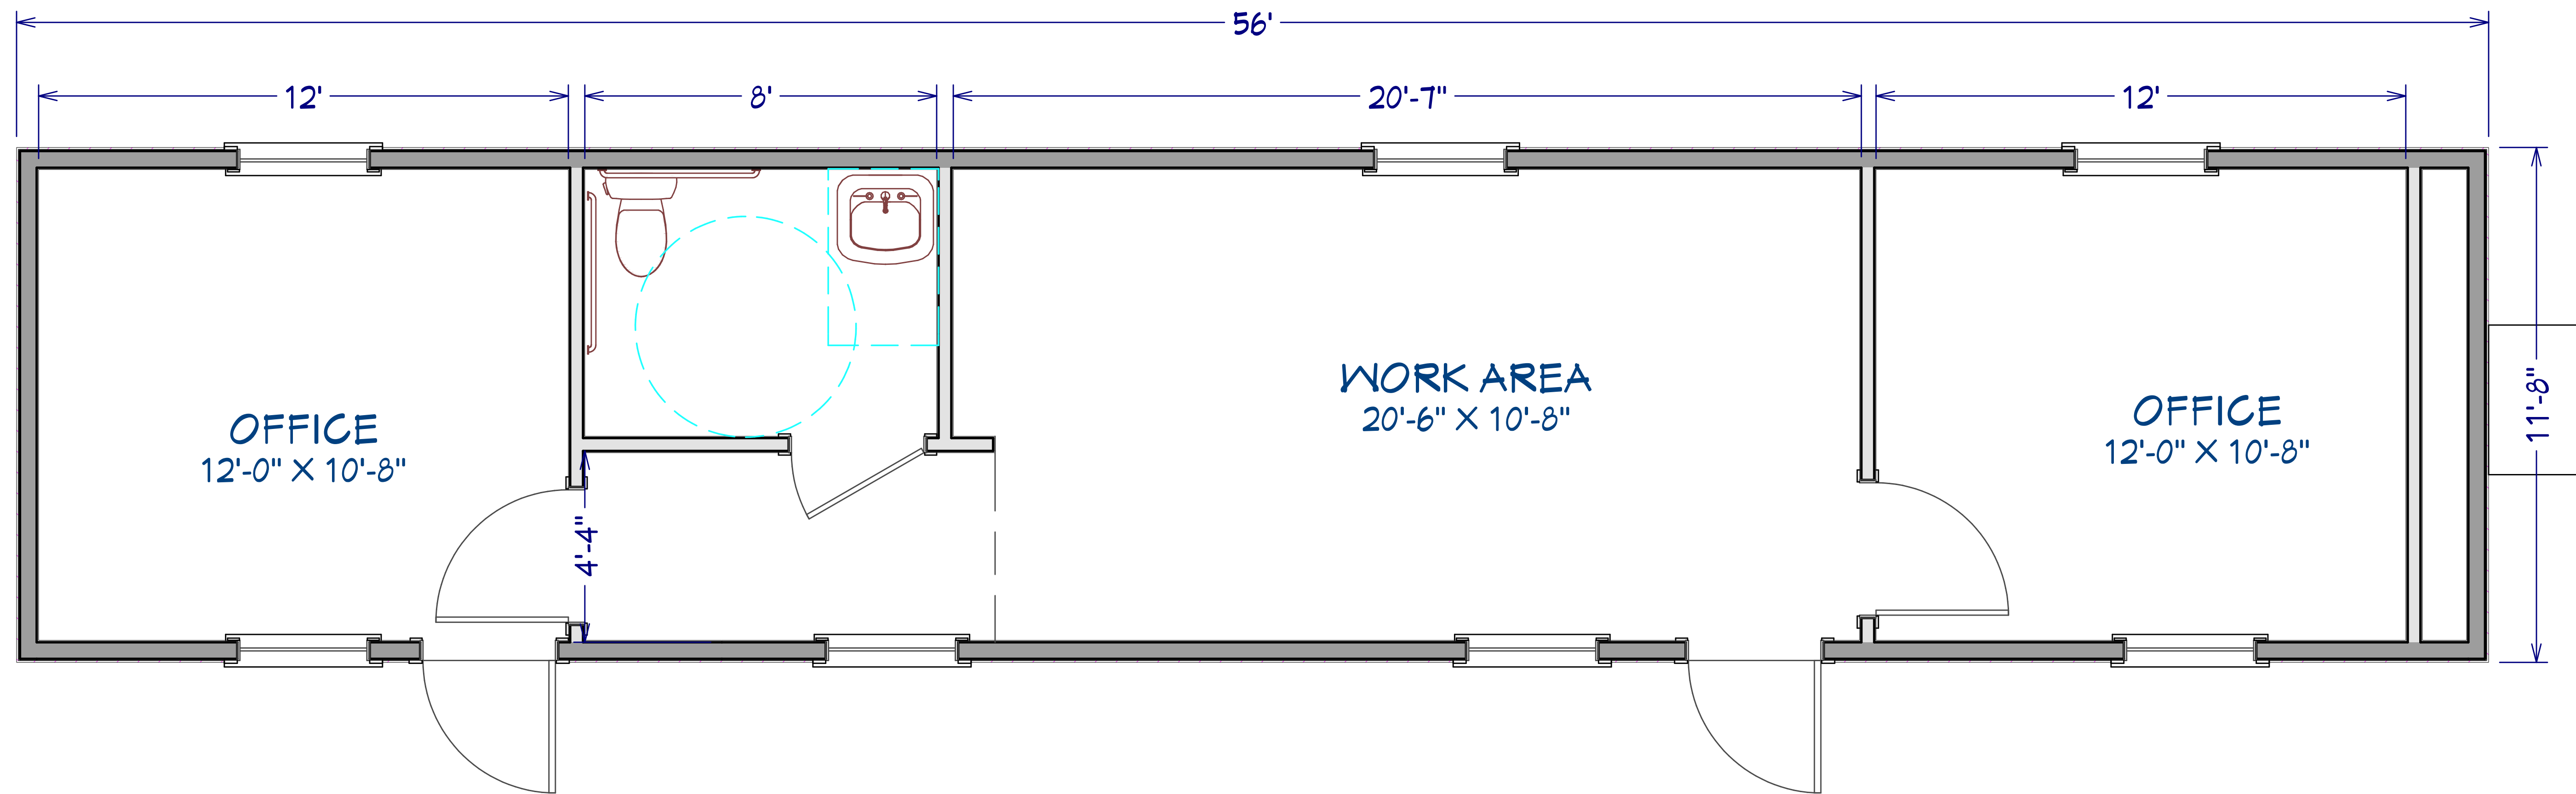

THE ADDISON 12X56 OFFICE

ROSE OFFICE SYSTEMS
 PO BOX 608 SAGINAW, AL 35137
 (888) 608-1173

WWW.ROSEOFFICES.COM

SQUARE FOOTAGE
 643 SQ FT

NUMBER	DATE	REVISION BY	DESCRIPTION

THE ADDISON
12X56 OFFICE

DRAWINGS PROVIDED BY:
 ROSE OFFICE SYSTEMS
 PO BOX 608 SAGINAW, AL 35137
 (888) 608-1173
 WWW.ROSEOFFICES.COM

DATE:

4/26/20

SCALE:

SHEET:

1