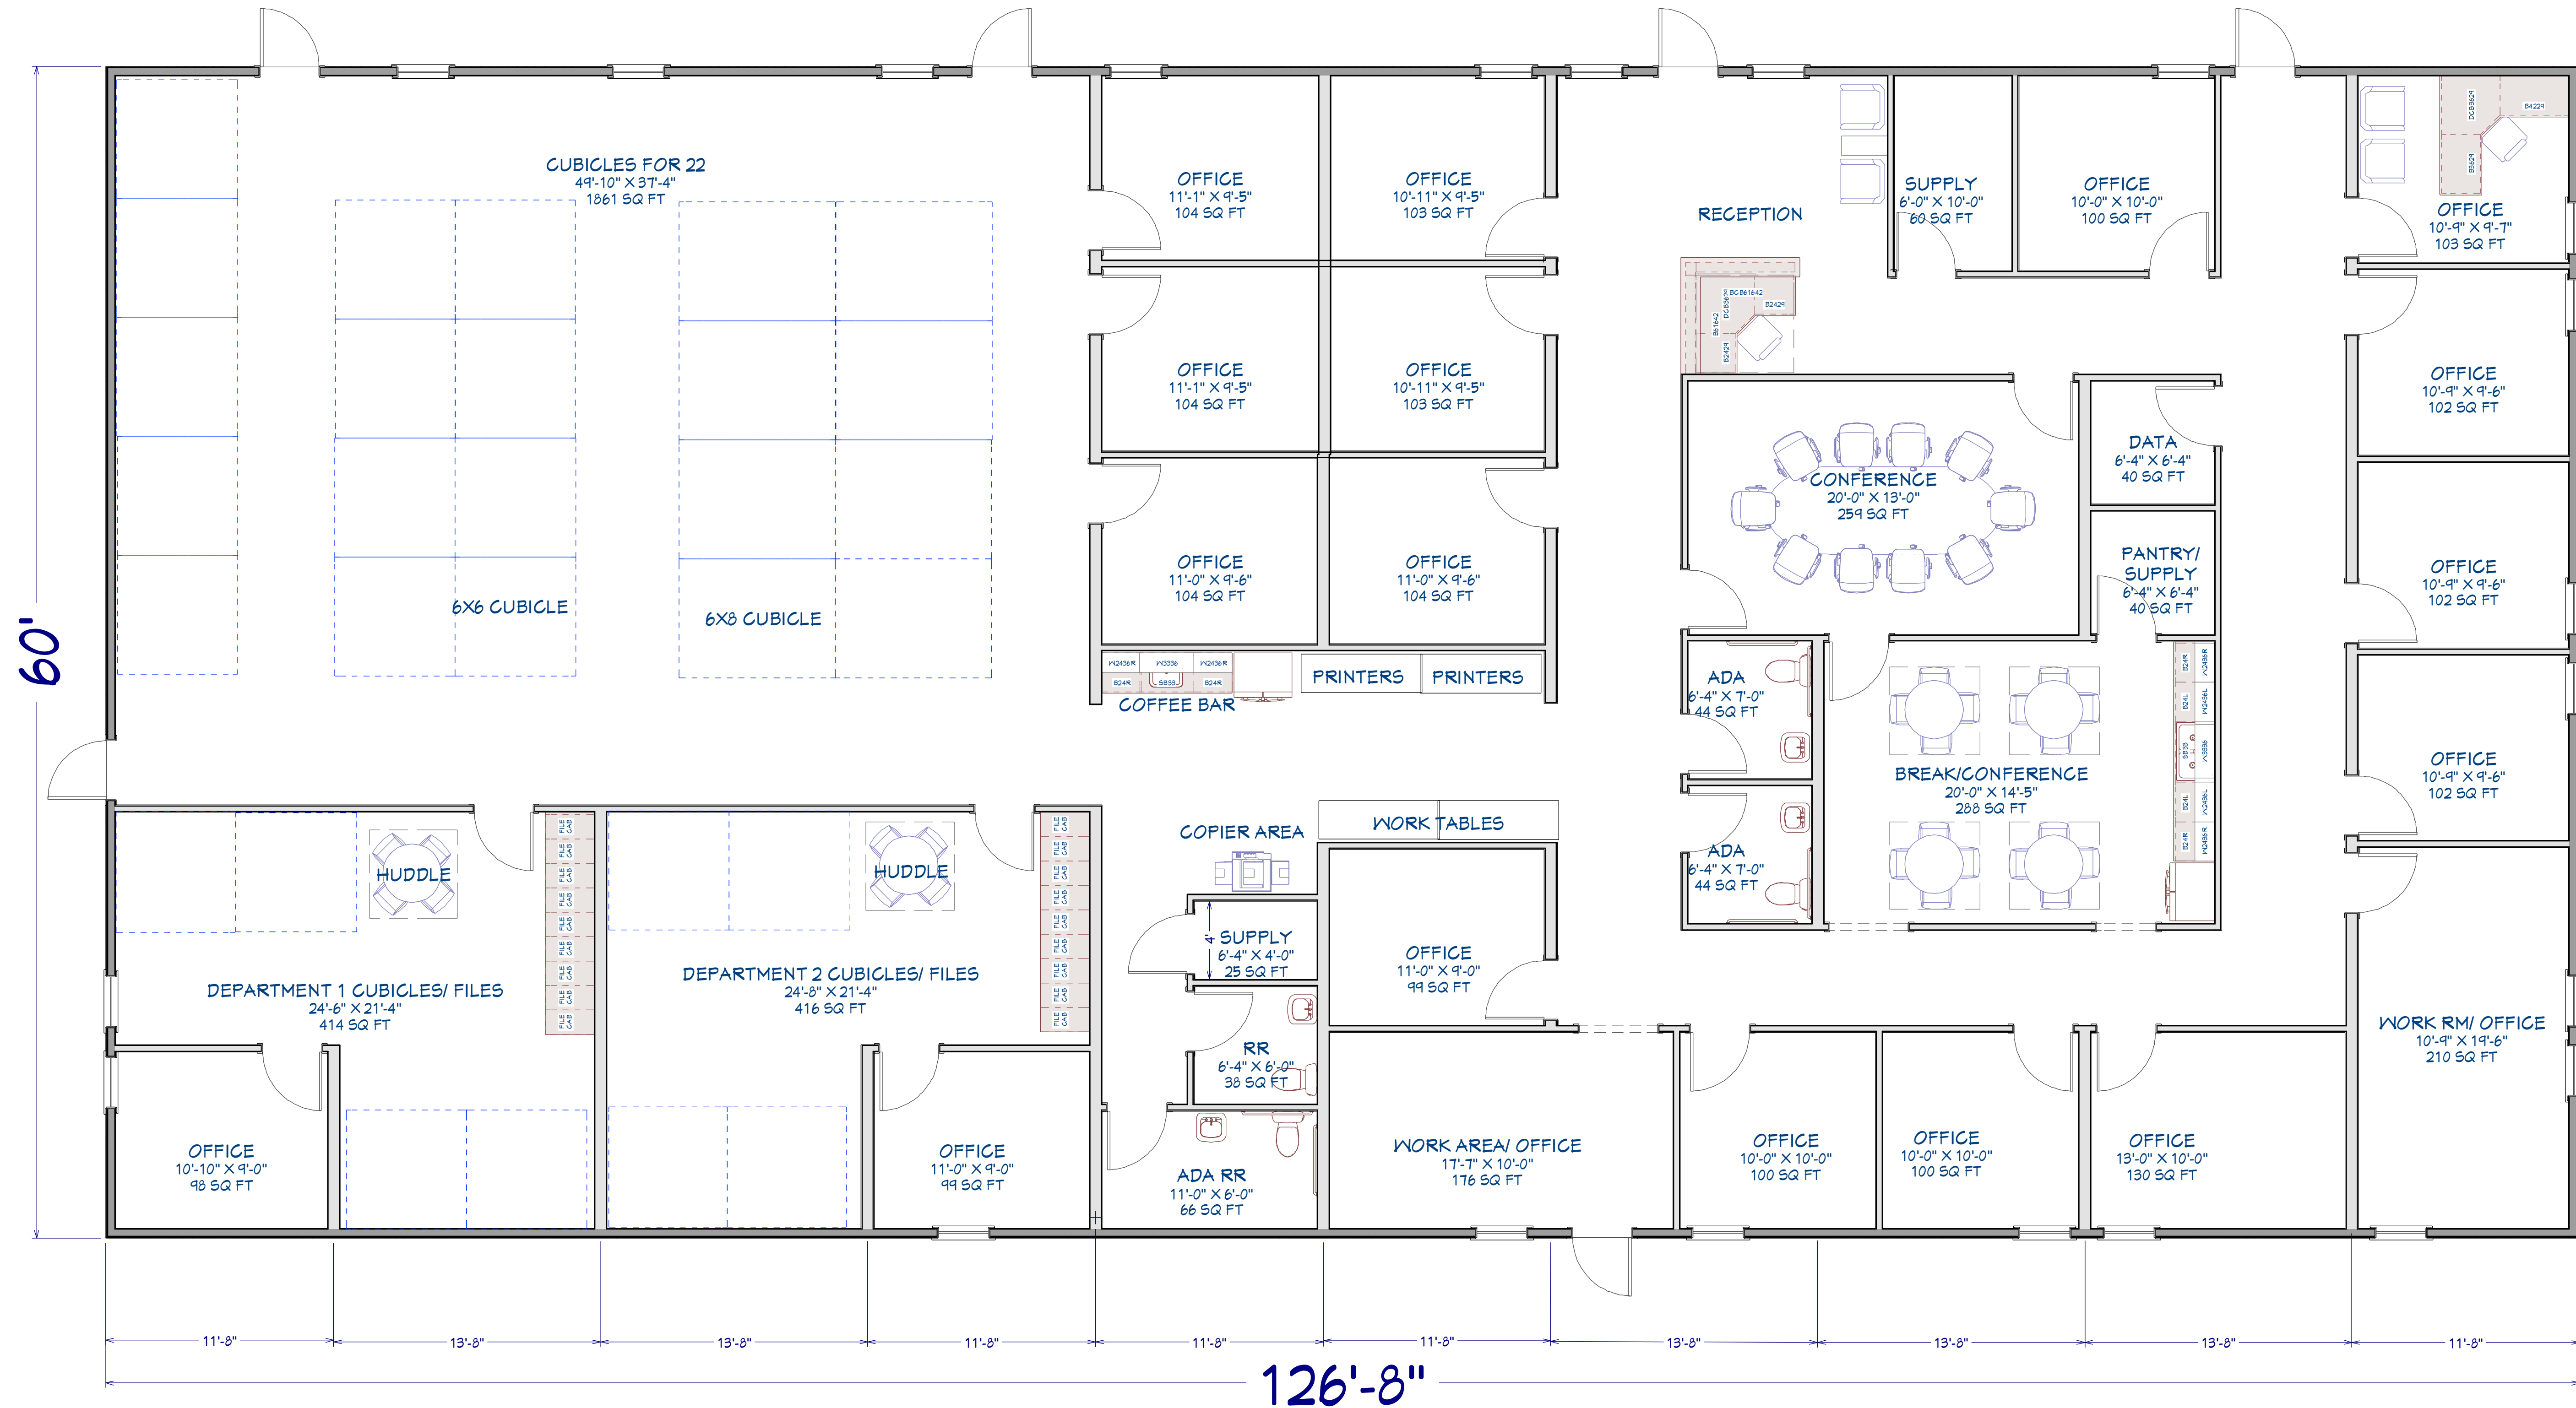

THE ALYS

ROSE OFFICE SYSTEMS
PO BOX 608 SAGINAW, AL 35137
(888) 608-1173

WWW.ROSEOFFICES.COM

| NUMBER | DATE | REVISION BY | DESCRIPTION |
|--------|------|-------------|-------------|
| | | | |
| | | | |
| | | | |
| | | | |
| | | | |
| | | | |
| | | | |
| | | | |
| | | | |
| | | | |

THE ALYS
124X60 OFFICE

DRAWINGS PROVIDED BY:
ROSE OFFICE SYSTEMS
PO BOX 608 SAGINAW, AL 35137
(888) 608-1173
WWW.ROSEOFFICES.COM

DATE:
4/4/23

SCALE:

SHEET:
1

COPYRIGHT ©ROSE OFFICE SYSTEMS, INC. DO NOT COPY OR REDISTRIBUTE.
NOTE: FLOORPLANS ARE CONCEPTUAL ONLY AND ARE SUBJECT TO CHANGE BASED ON STATE AND LOCAL CODE RESTRICTIONS. ACTUAL BUILDING DIMENSIONS MAY VARY FROM THIS CONCEPT SKETCH.