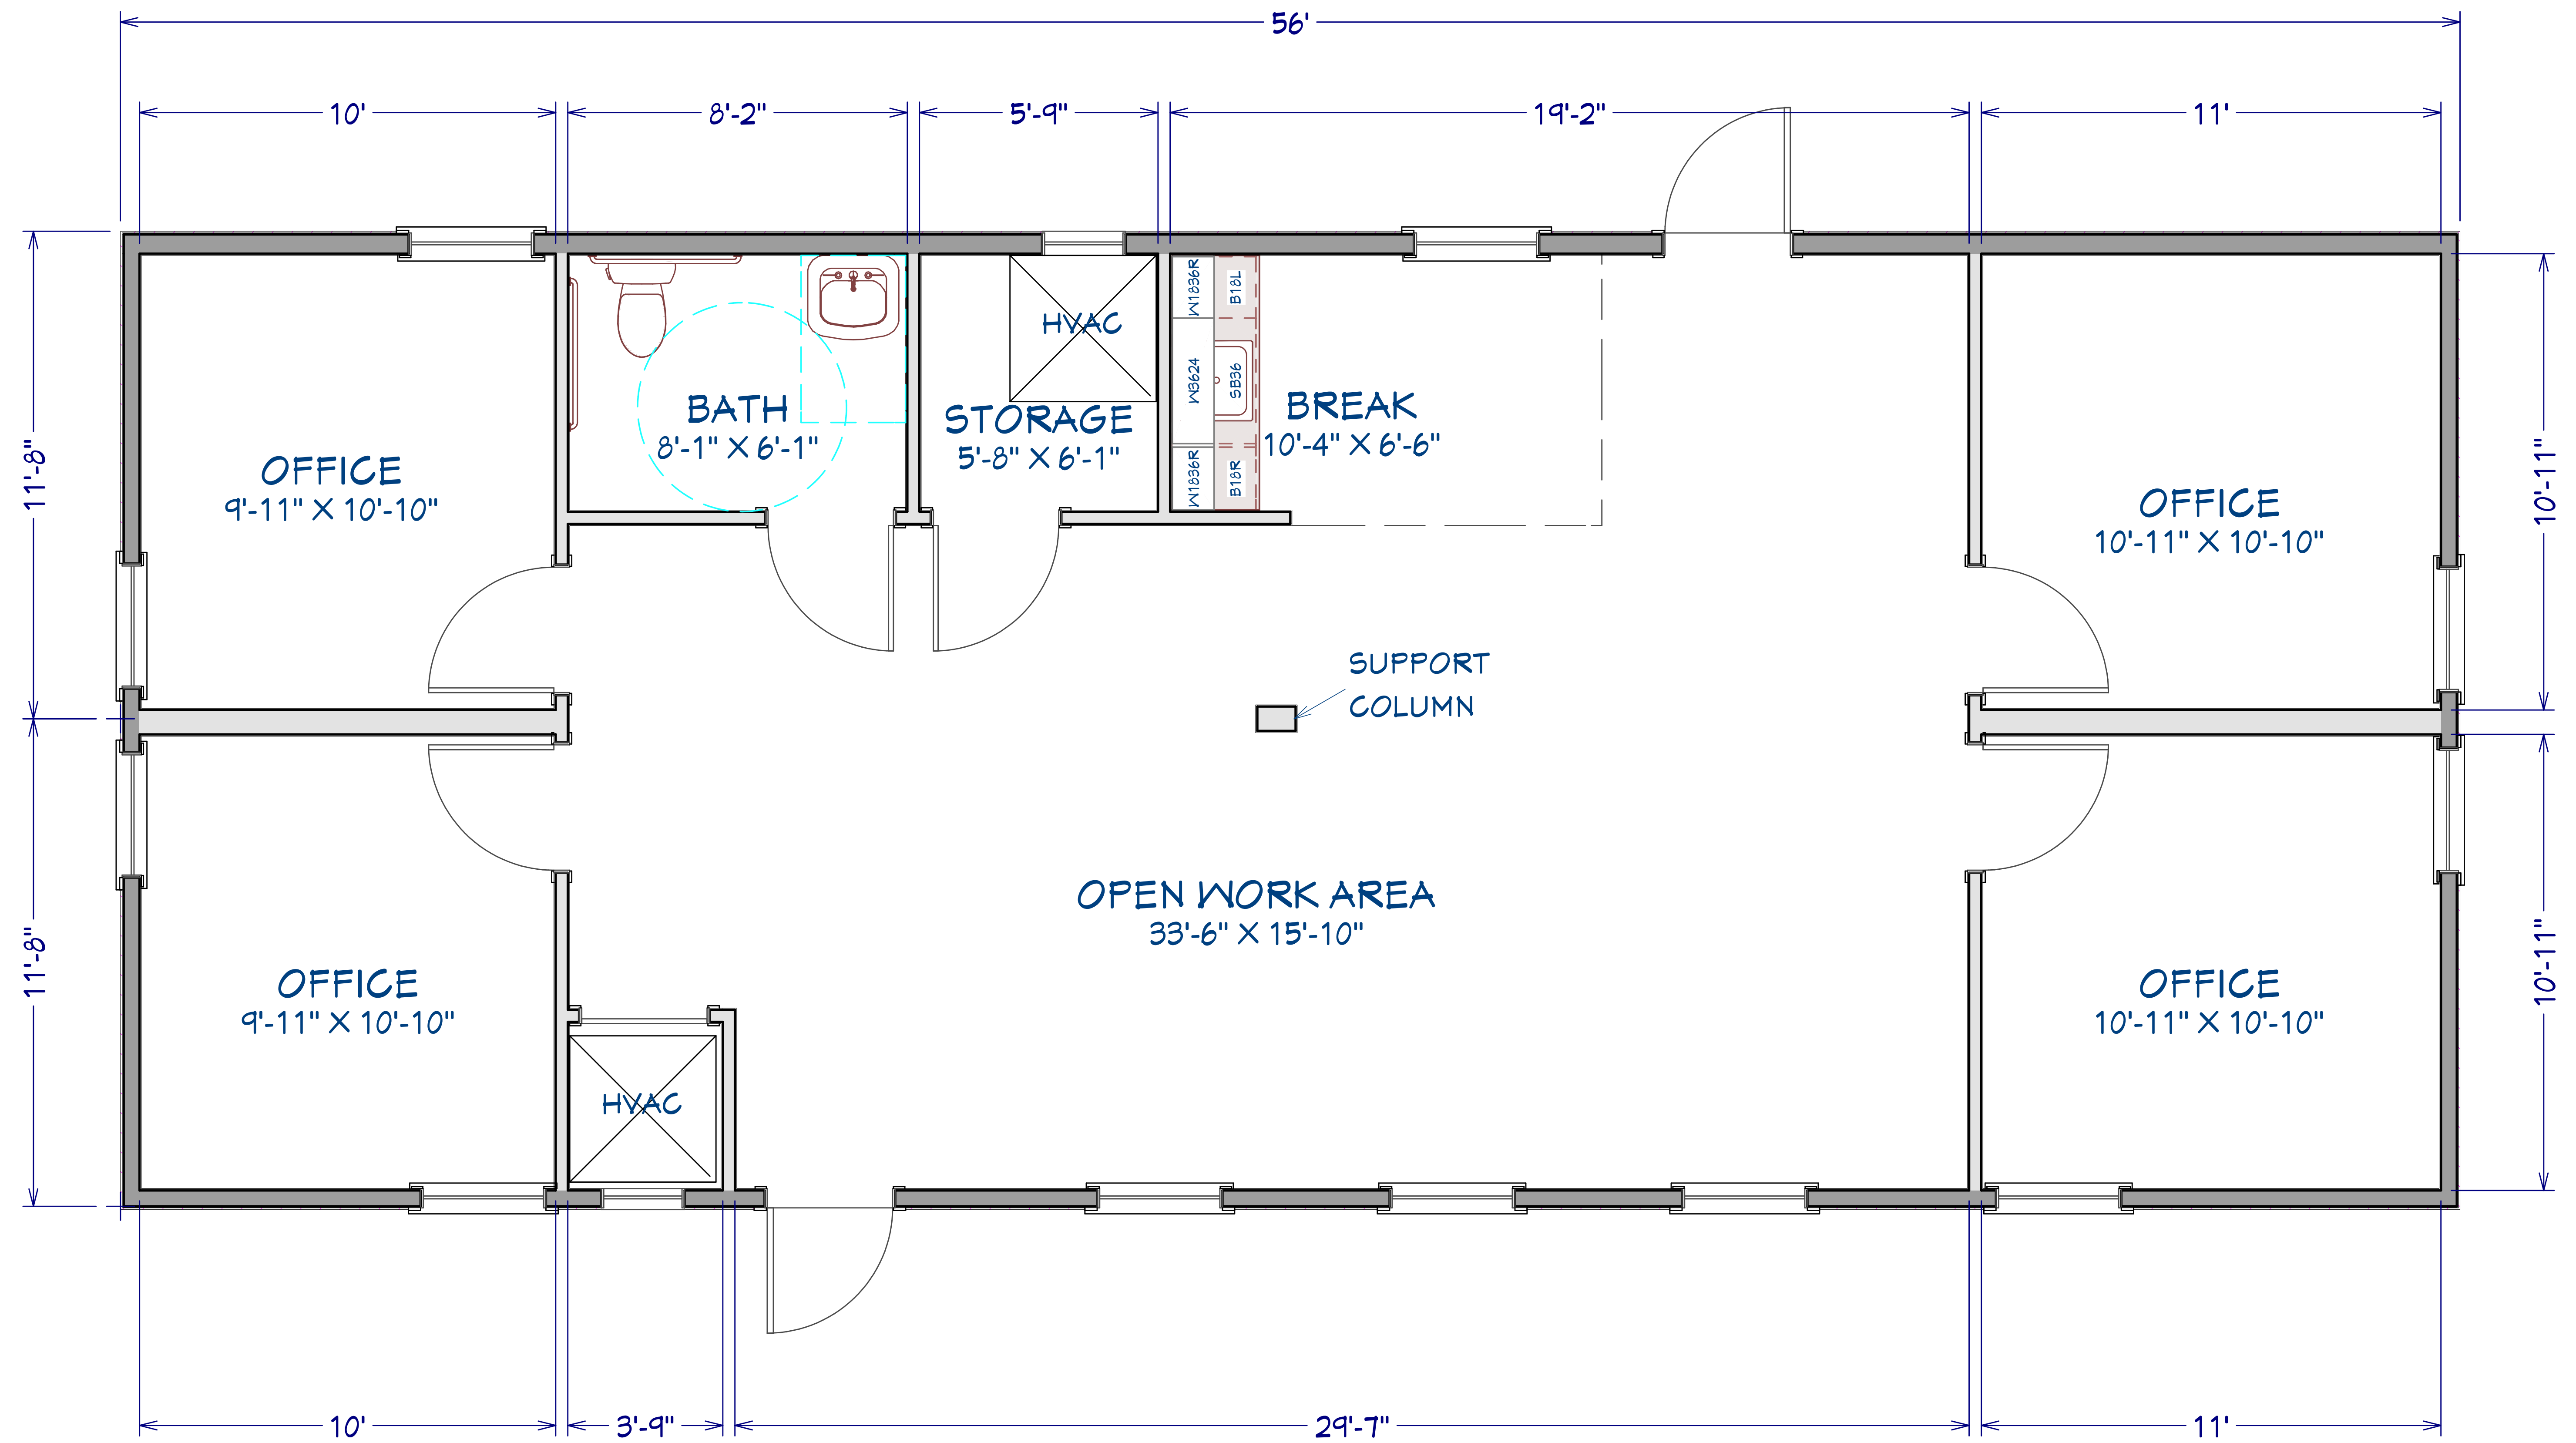

THE BELMONT

SQUARE FOOTAGE
1299 SQ FT

NUMBER	DATE	REVISION BY	DESCRIPTION

THE BELMONT 24X56 OFFICE

DRAWINGS PROVIDED BY:
ROSE OFFICE SYSTEMS
PO BOX 608 SAGINAW, AL 35197
(888) 608-1175
WWW.ROSEOFFICES.COM

DATE:

10/28/19

SCALE:

1/2" = 1'-0"

SHEET:

P-1