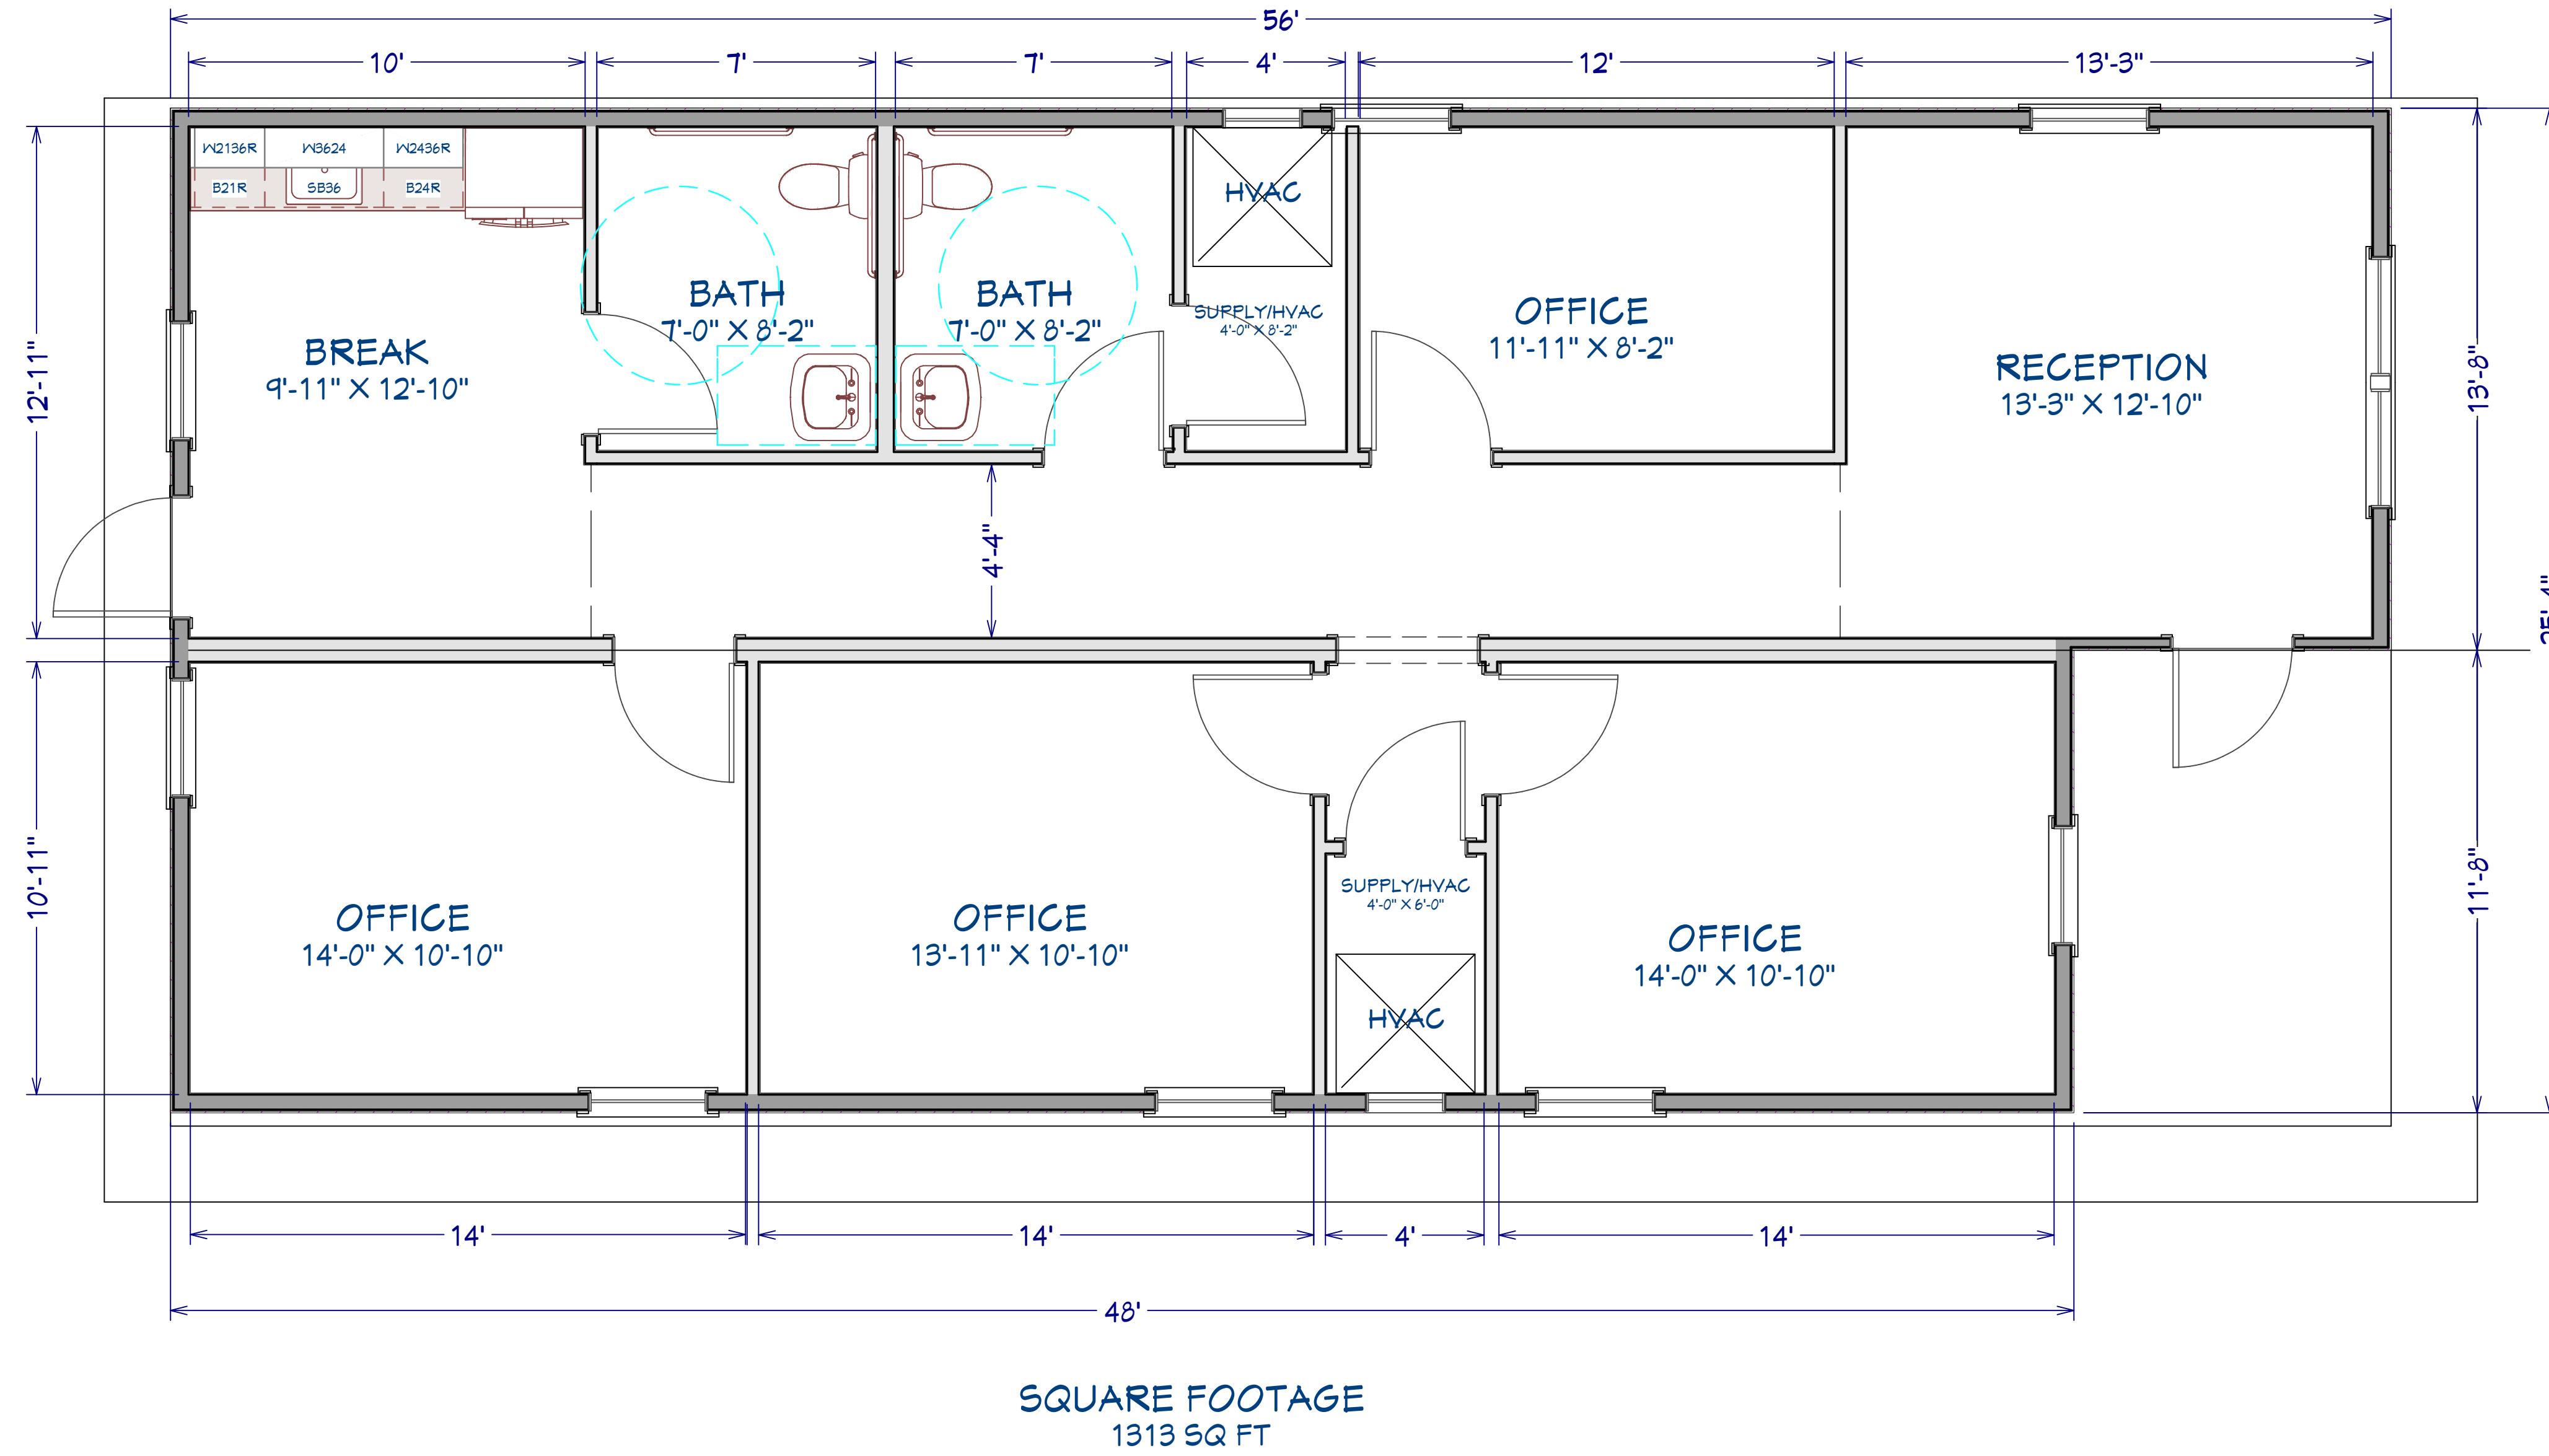

THE BENTLEY

ROSE OFFICE SYSTEMS
 PO BOX 608 SAGINAW, AL 35137
 (888) 608-1173

WWW.ROSEOFFICES.COM

COPYRIGHT ©ROSE OFFICE SYSTEMS, INC. DO NOT COPY OR REDISTRIBUTE.

NOTE: FLOORPLANS ARE CONCEPTUAL ONLY AND ARE SUBJECT TO CHANGE BASED ON STATE AND LOCAL CODE RESTRICTIONS. ACTUAL BUILDING DIMENSIONS MAY VARY FROM THIS CONCEPT SKETCH.

NUMBER	DATE	REVISION BY	DESCRIPTION

THE BENTLEY
25X56 OFFICE

DRAWINGS PROVIDED BY:
 ROSE OFFICE SYSTEMS
 PO BOX 608 SAGINAW, AL 35137
 (888) 608-1173
 WWW.ROSEOFFICES.COM

DATE:

11/1/19

SCALE:

SHEET:

1