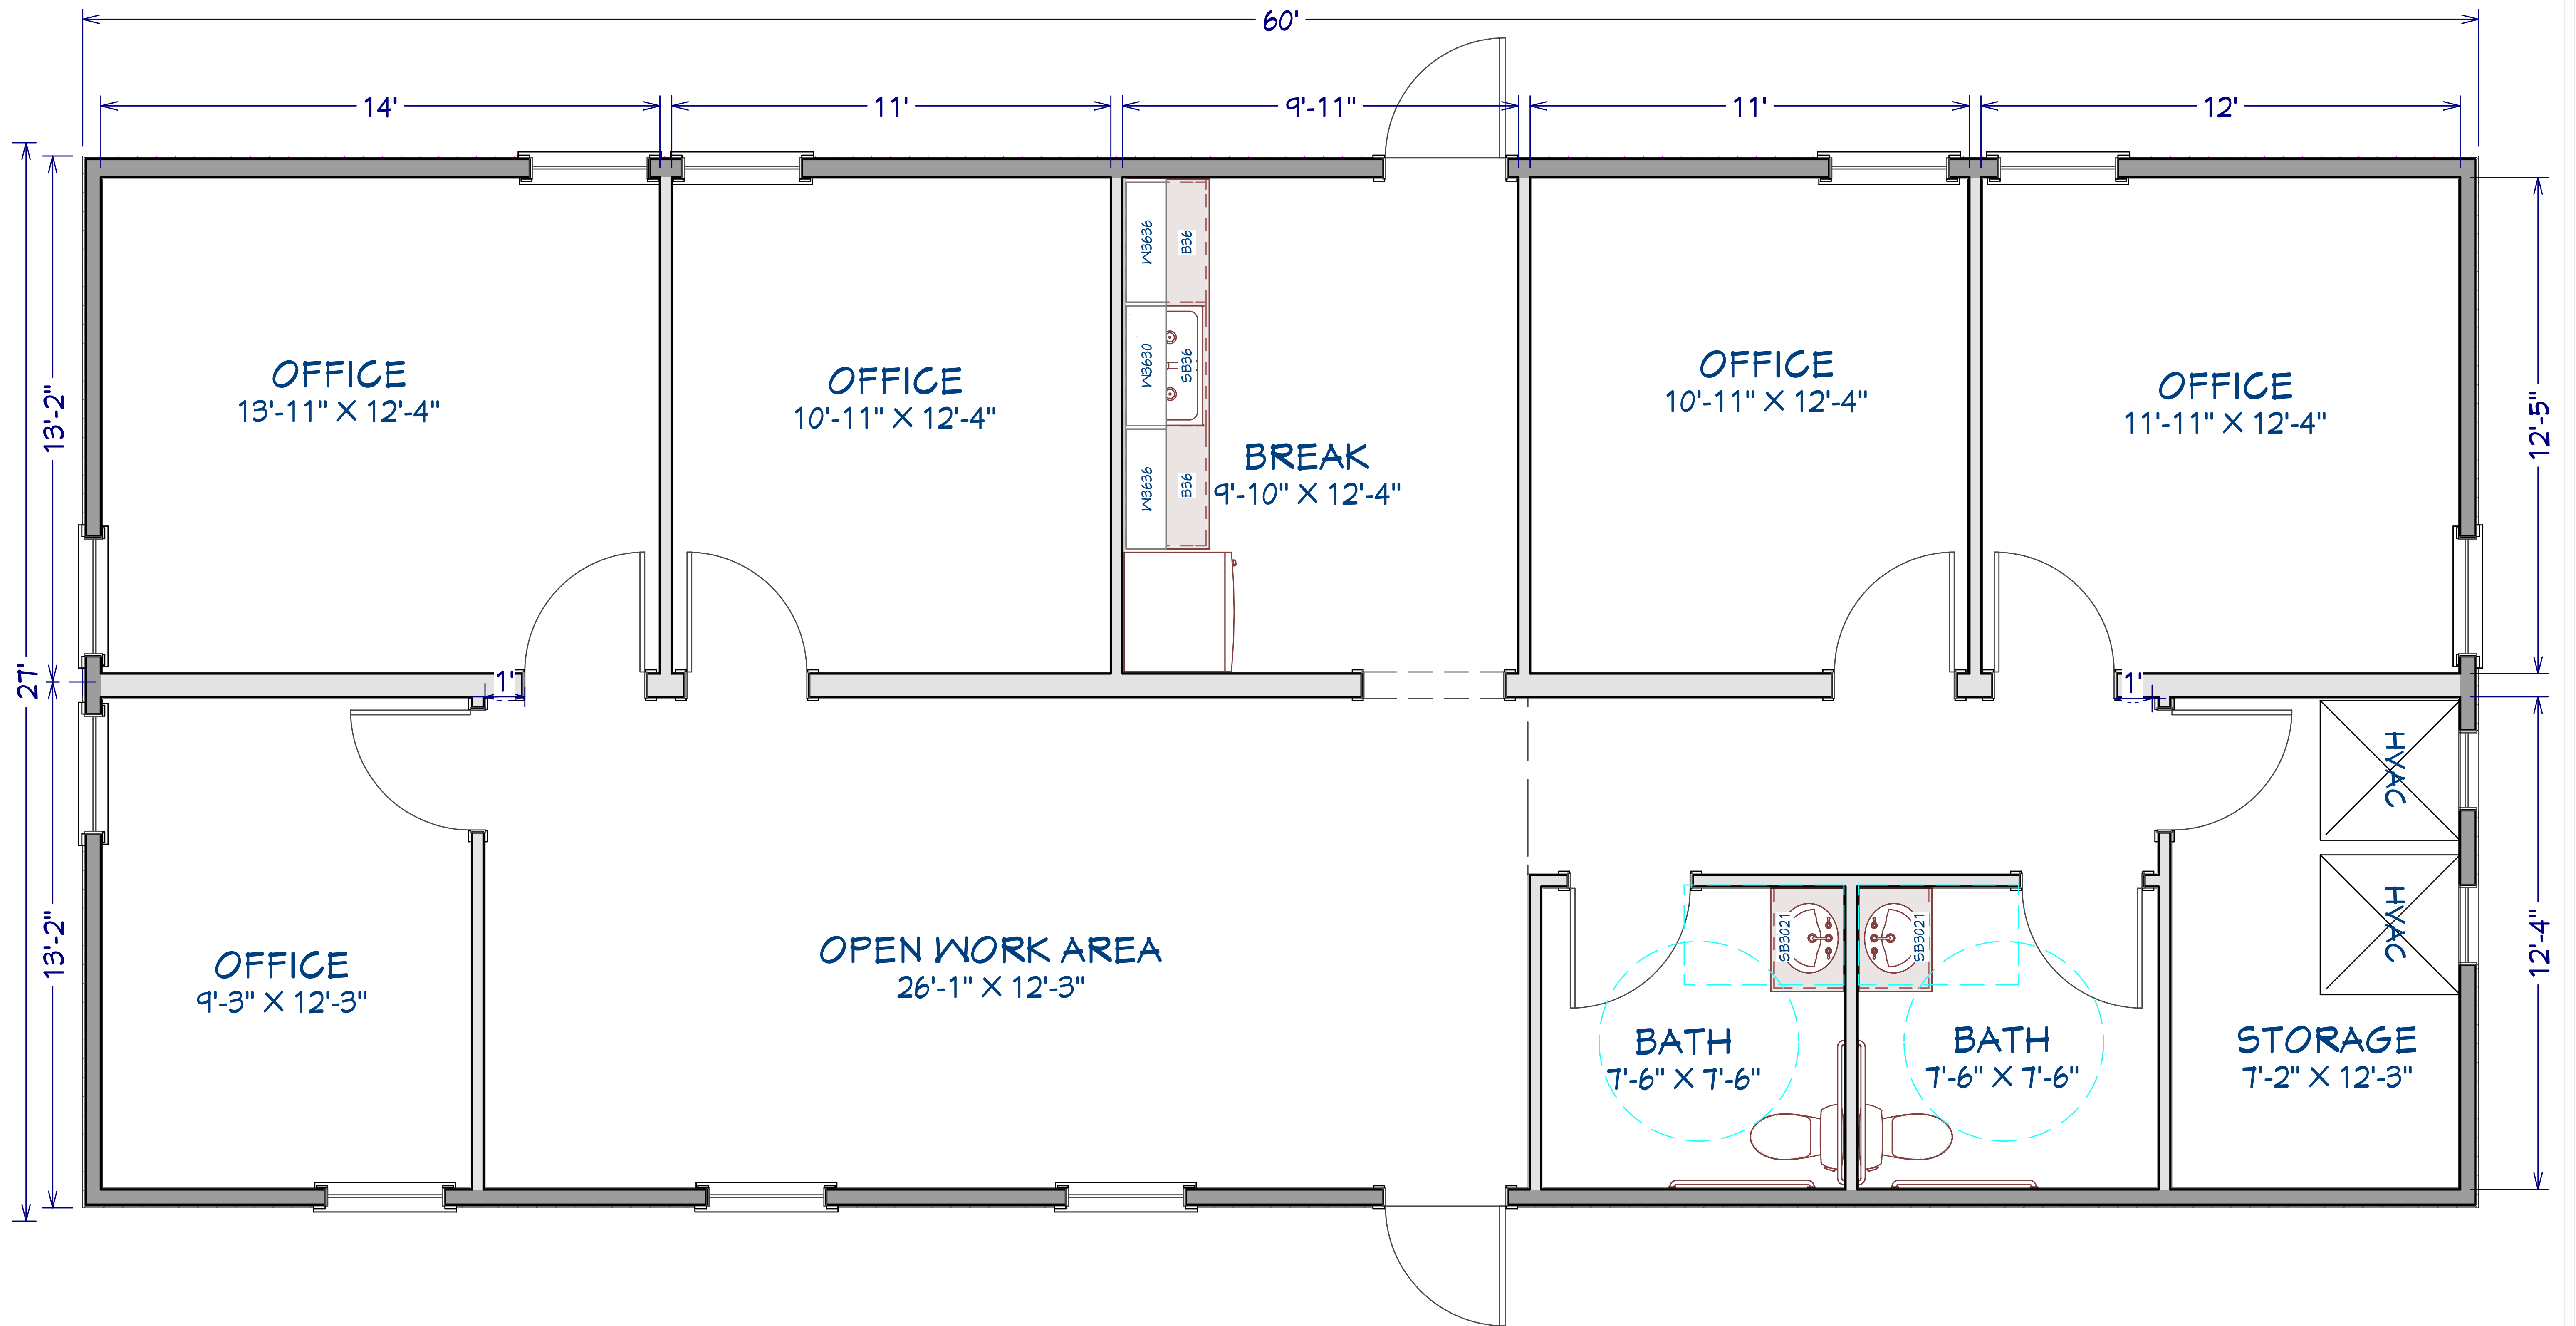

THE BLESSTON

SQUARE FOOTAGE
1566 SQ FT

COPYRIGHT © ROSE OFFICE SYSTEMS, INC. DO NOT COPY OR REDISTRIBUTE.

NOTE: FLOORPLANS ARE CONCEPTUAL ONLY AND ARE SUBJECT TO CHANGE BASED ON STATE AND LOCAL CODE RESTRICTIONS. ACTUAL BUILDING DIMENSIONS MAY VARY FROM THIS CONCEPT SKETCH.

REVISION TABLE	
NUMBER	DATE

THE BLESSTON
27x60 OFFICE

DRAWINGS PROVIDED BY:
ROSE OFFICE SYSTEMS
PO BOX 608 SAGINAW, AL 36191
(888) 608-1175
WWW.ROSEOFFICES.COM

DATE:

10/23/19

SCALE:

1/2" = 1'-0"

SHEET:

P-1