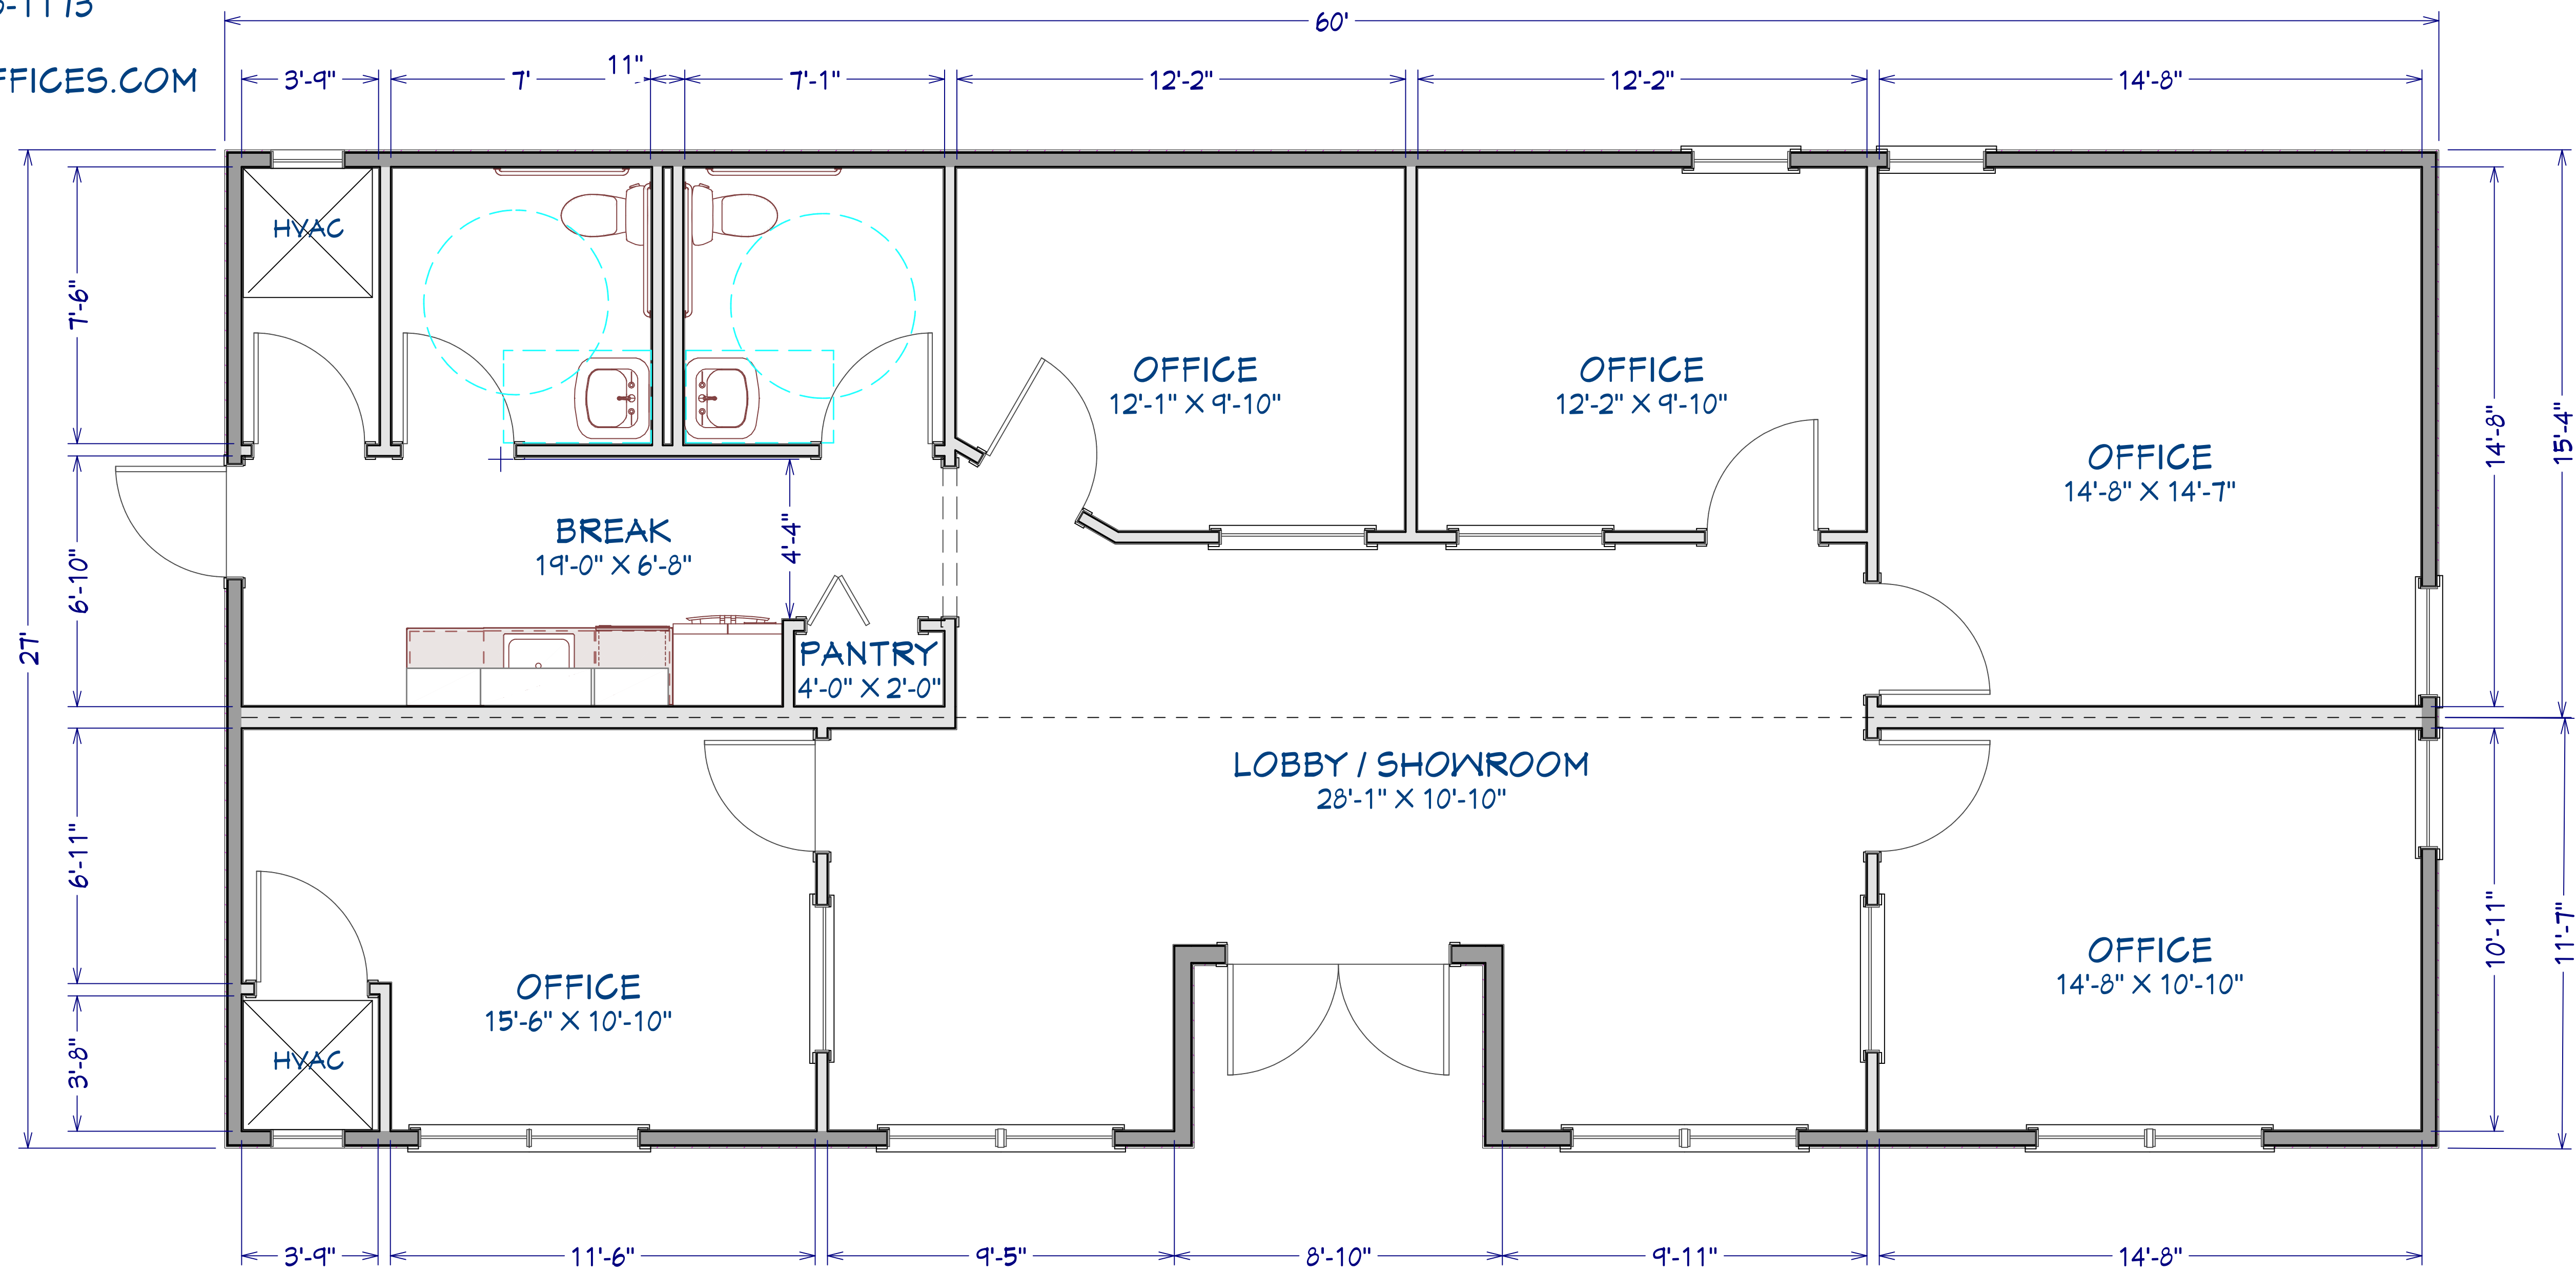

THE BUCKHEAD

ROSE OFFICE SYSTEMS
 PO BOX 608 SAGINAW, AL 35137
 (888) 608-1173

WWW.ROSEOFFICES.COM

SQUARE FOOTAGE
 1569 SQ FT

COPYRIGHT © ROSE OFFICE SYSTEMS, INC. DO NOT COPY OR REDISTRIBUTE.

NOTE: FLOORPLANS ARE CONCEPTUAL ONLY AND ARE SUBJECT TO CHANGE BASED ON STATE AND LOCAL CODE RESTRICTIONS. ACTUAL BUILDING DIMENSIONS MAY VARY FROM THIS CONCEPT SKETCH.

NUMBER	DATE	REVISION BY	DESCRIPTION

THE BUCKHEAD
 28X60 OFFICE

DRAWINGS PROVIDED BY:
 ROSE OFFICE SYSTEMS
 PO BOX 608 SAGINAW, AL 35137
 (888) 608-1173
 WWW.ROSEOFFICES.COM

DATE:

2/5/21

SCALE:

SHEET:

1