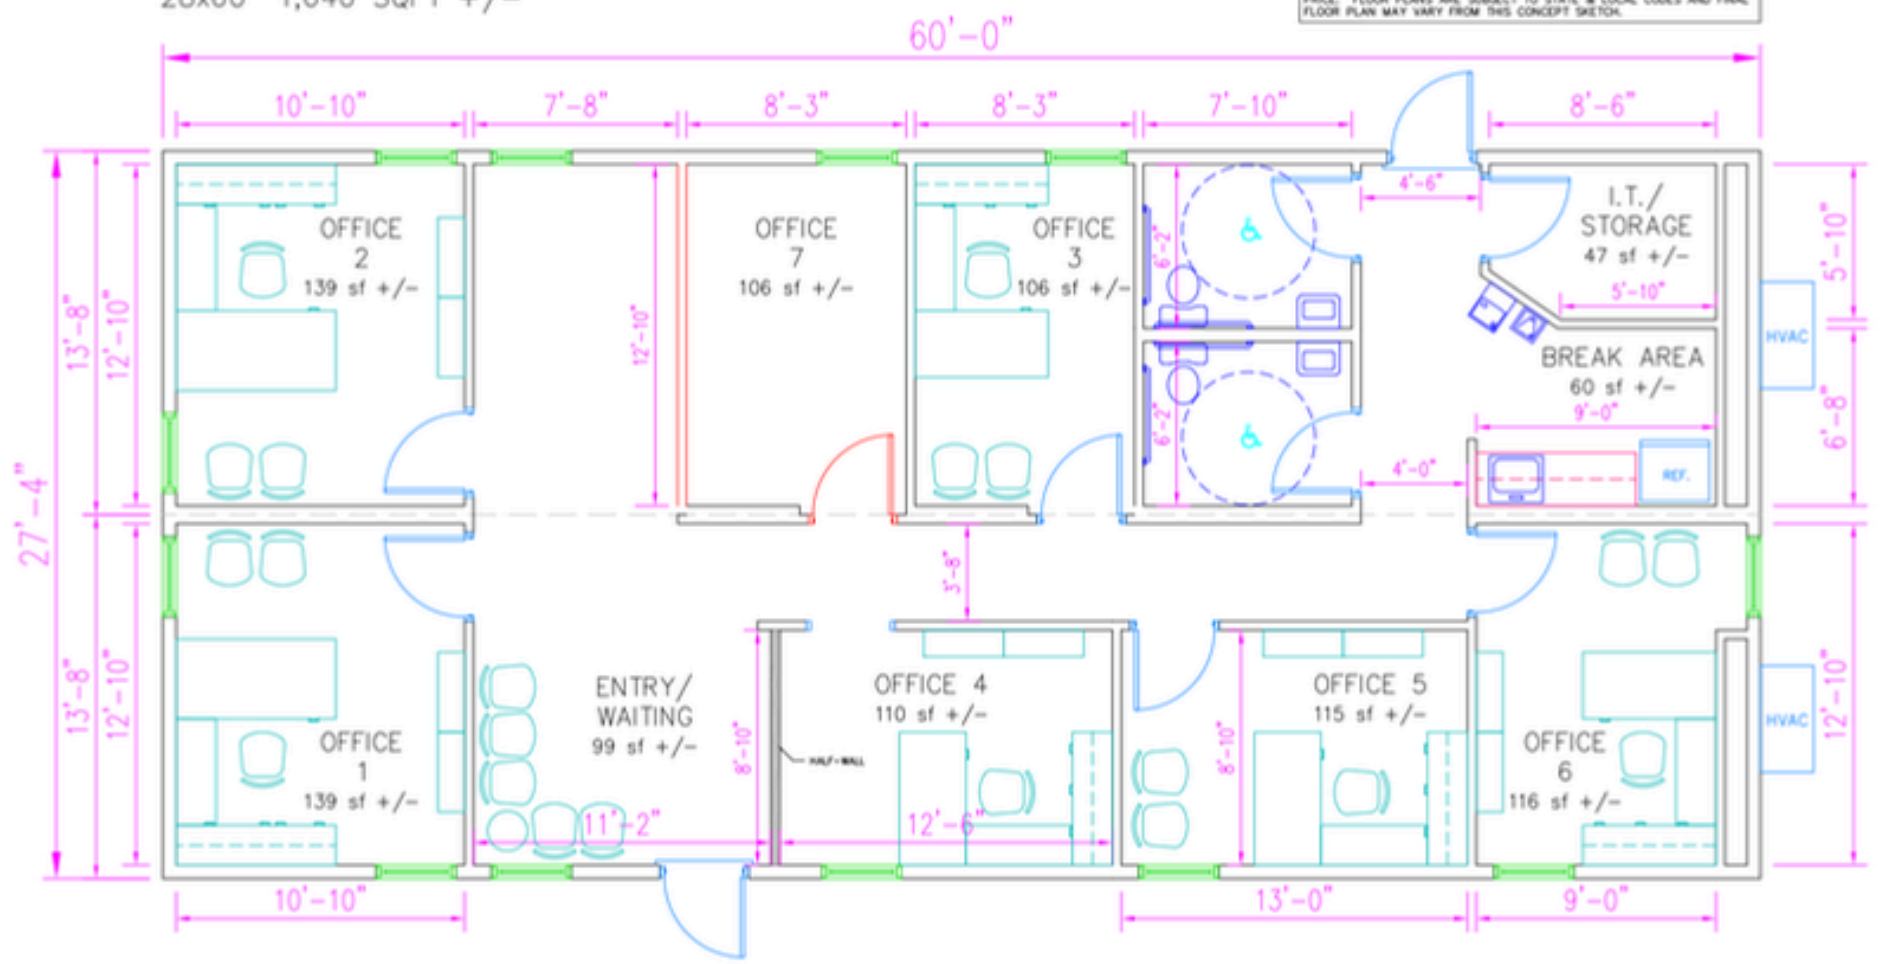

28X60 OFFICE SPACE AVAILABLE IMMEDIATELY

ROSE OFFICE BUILDING S.N. TMS-7560
28x60 1,640 SQFT +/-

CALL TODAY TO RENT OR LEASE

205-663-2210   info@roseoffices.com
888-608-1173   www.roseoffices.com